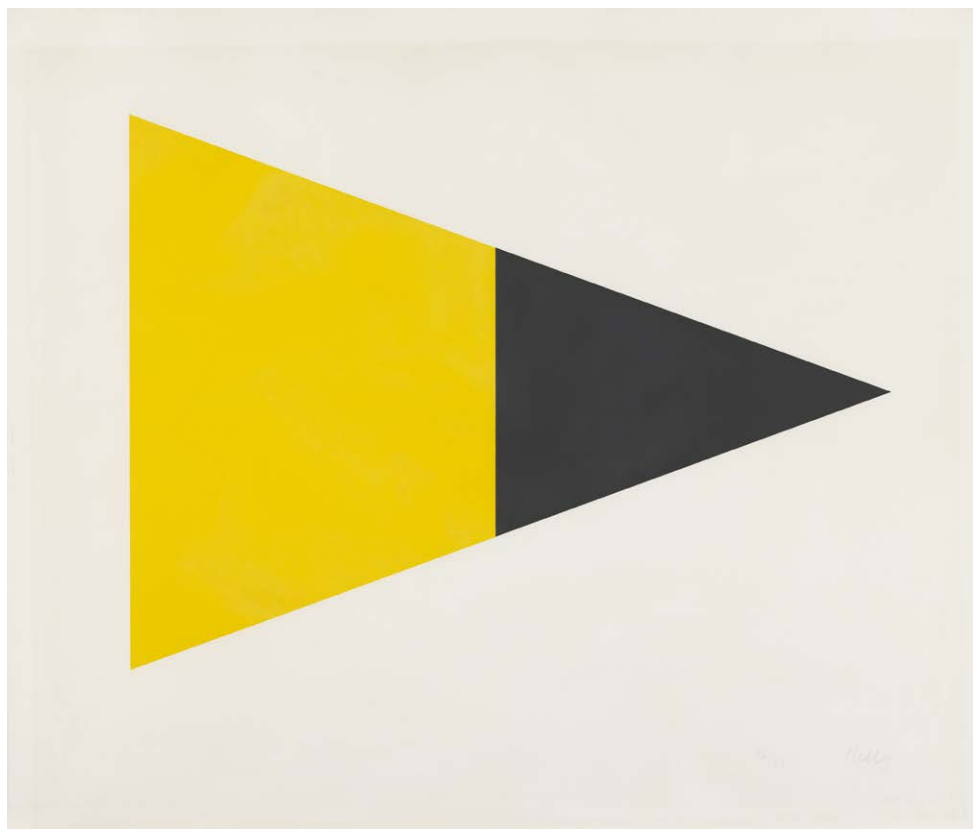

BLUE OVER ORANGE (BLEU SUR ORANGE), 1964-1965
ORIGINAL COLOUR LITHOGRAPH ON CARDBOARD, 89.9 X 60 CM
AXSOM 21

ORANGE GREEN, 1970
ORIGINAL COLOUR LITHOGRAPH ON CARDBOARD, 105.4 X 76.8 CM
AXSOM 64

BLUE BLACK, 1970
ORIGINAL COLOUR LITHOGRAPH ON CARDBOARD, 91.4 X 87.6 CM
AXSOM 67

BLACK BROWN, 1970-1972
ORIGINAL COLOUR LITHOGRAPH ON CARDBOARD, 100.3 X 95.3 CM
AXSOM 79

BLACK YELLOW, 1970-1972
ORIGINAL COLOUR LITHOGRAPH ON CARDBOARD, 82 X 98 CM
AXSOM 83

BLUE YELLOW RED, 1970-1973
SCREENPRINT ON CARDBOARD, 66 X 64.8 CM
AXSOM 91