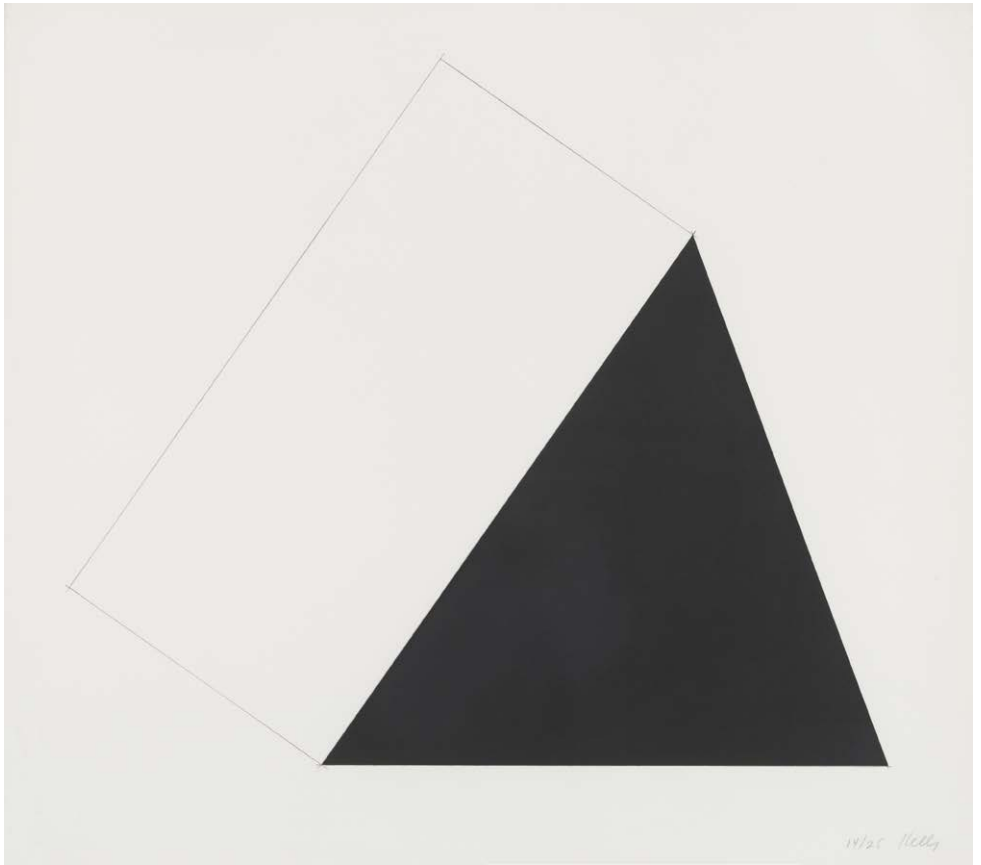

GREEN CURVE WITH RADIUS OF 20', 1974
ORIGINAL COLOUR LITHOGRAPH ON CARDBOARD, 93.3 X 91.4 CM
AXSOM 101