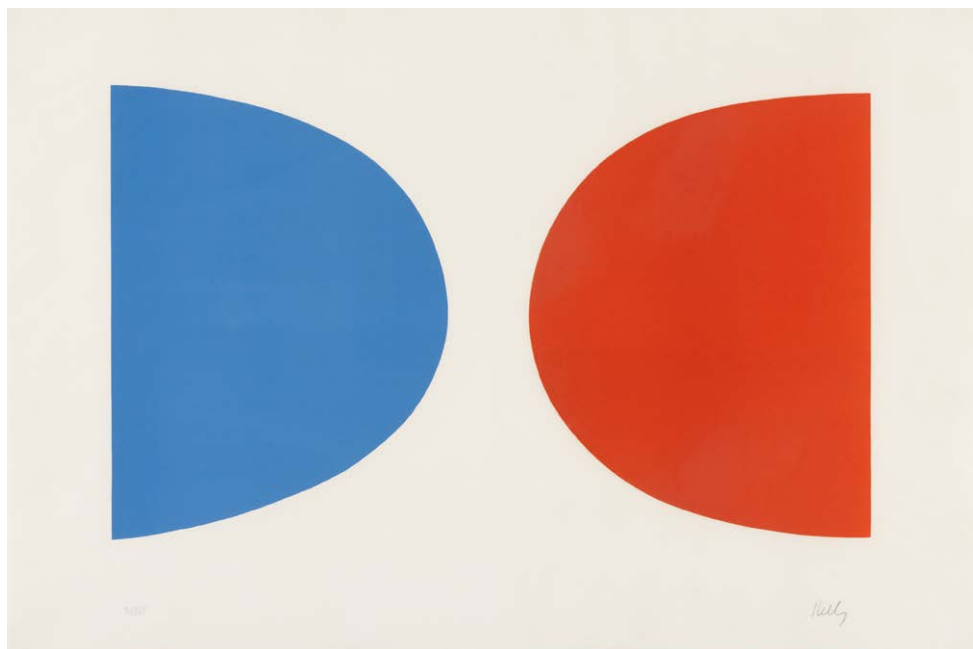

BLUE AND ORANGE (BLEU ET ORANGE), 1964-1965
ORIGINAL COLOUR LITHOGRAPH ON CARDBOARD, 60 X 89.5 CM
AXSOM 8

RED-ORANGE OVER BLUE (ROUGE-ORANGE SUR BLEU), 1964-1965
ORIGINAL COLOUR LITHOGRAPH ON CARDBOARD, 89.5 X 59.7 CM
AXSOM 20