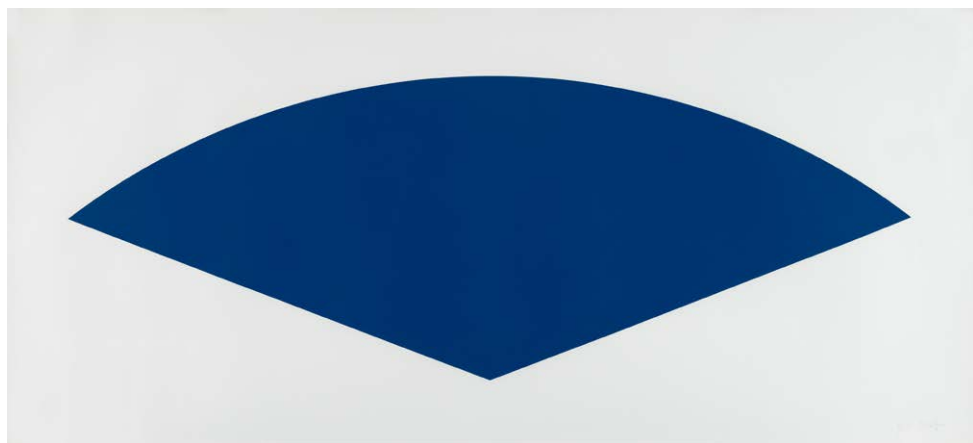

UNTITLED (ORANGE STATE III), 1988
ORIGINAL COLOUR LITHOGRAPH ON CARDBOARD, 118.4 X 115.6 CM
AXSOM 240

BLUE CURVE (STATE III), 1988
ORIGINAL COLOUR LITHOGRAPH ON CARDBOARD, 95.5 X 213.4 CM
AXSOM 220

BLUE YELLOW RED, 1990
ORIGINAL COLOUR LITHOGRAPH ON CARDBOARD, 94 X 91.4 CM
AXSOM 258