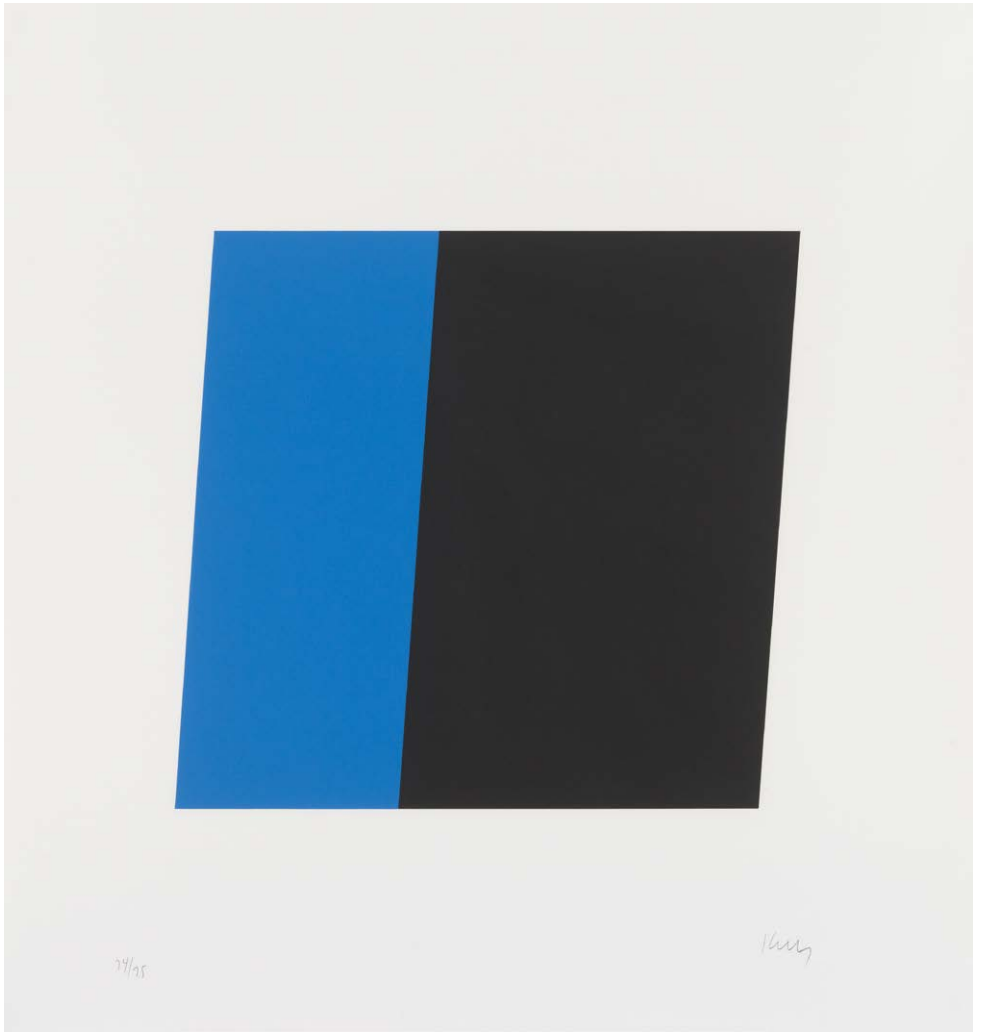

BLUE AND ORANGE (BLEU ET ORANGE), 1964-1965
ORIGINAL COLOUR LITHOGRAPH ON CARDBOARD, 60 X 89.5 CM
AXSOM 8

RED-ORANGE OVER BLUE (ROUGE-ORANGE SUR BLEU), 1964-1965
ORIGINAL COLOUR LITHOGRAPH ON CARDBOARD, 89.5 X 59.7 CM
AXSOM 20

BLUE OVER ORANGE (BLEU SUR ORANGE), 1964-1965
ORIGINAL COLOUR LITHOGRAPH ON CARDBOARD, 89.9 X 60 CM
AXSOM 21

ORANGE GREEN, 1970
ORIGINAL COLOUR LITHOGRAPH ON CARDBOARD, 105.4 X 76.8 CM
AXSOM 64

BLUE BLACK, 1970
ORIGINAL COLOUR LITHOGRAPH ON CARDBOARD, 91.4 X 87.6 CM
AXSOM 67

BLACK BROWN, 1970-1972
ORIGINAL COLOUR LITHOGRAPH ON CARDBOARD, 100.3 X 95.3 CM
AXSOM 79

BLACK YELLOW, 1970-1972
ORIGINAL COLOUR LITHOGRAPH ON CARDBOARD, 82 X 98 CM
AXSOM 83

BLUE YELLOW RED, 1970-1973
SCREENPRINT ON CARDBOARD, 66 X 64.8 CM
AXSOM 91

BLUE GREEN BLACK RED, 1971
ORIGINAL COLOUR LITHOGRAPH ON CARDBOARD, 76 X 69.7 CM
AXSOM 76

WHITE AND BLACK, 1971-1973
ORIGINAL LITHOGRAPH ON CARDBOARD, 42.2 X 41.9 CM
AXSOM 87

BLUE WITH BLACK I, 1972-1974
ORIGINAL COLOUR LITHOGRAPH ON CARDBOARD, 108 X 94.8 CM
AXSOM 97